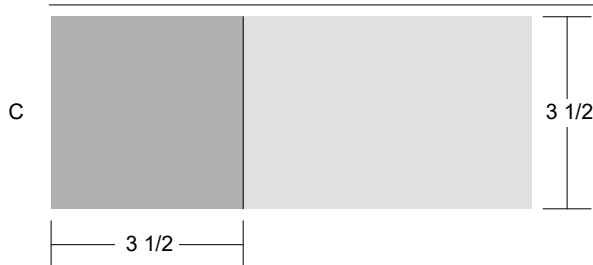

# Greek Square

Key Block (27/100 actual size)

## Cutting Diagrams

4 patches

## Patch Count

4 patches

4 patches

4 patches

1 patch